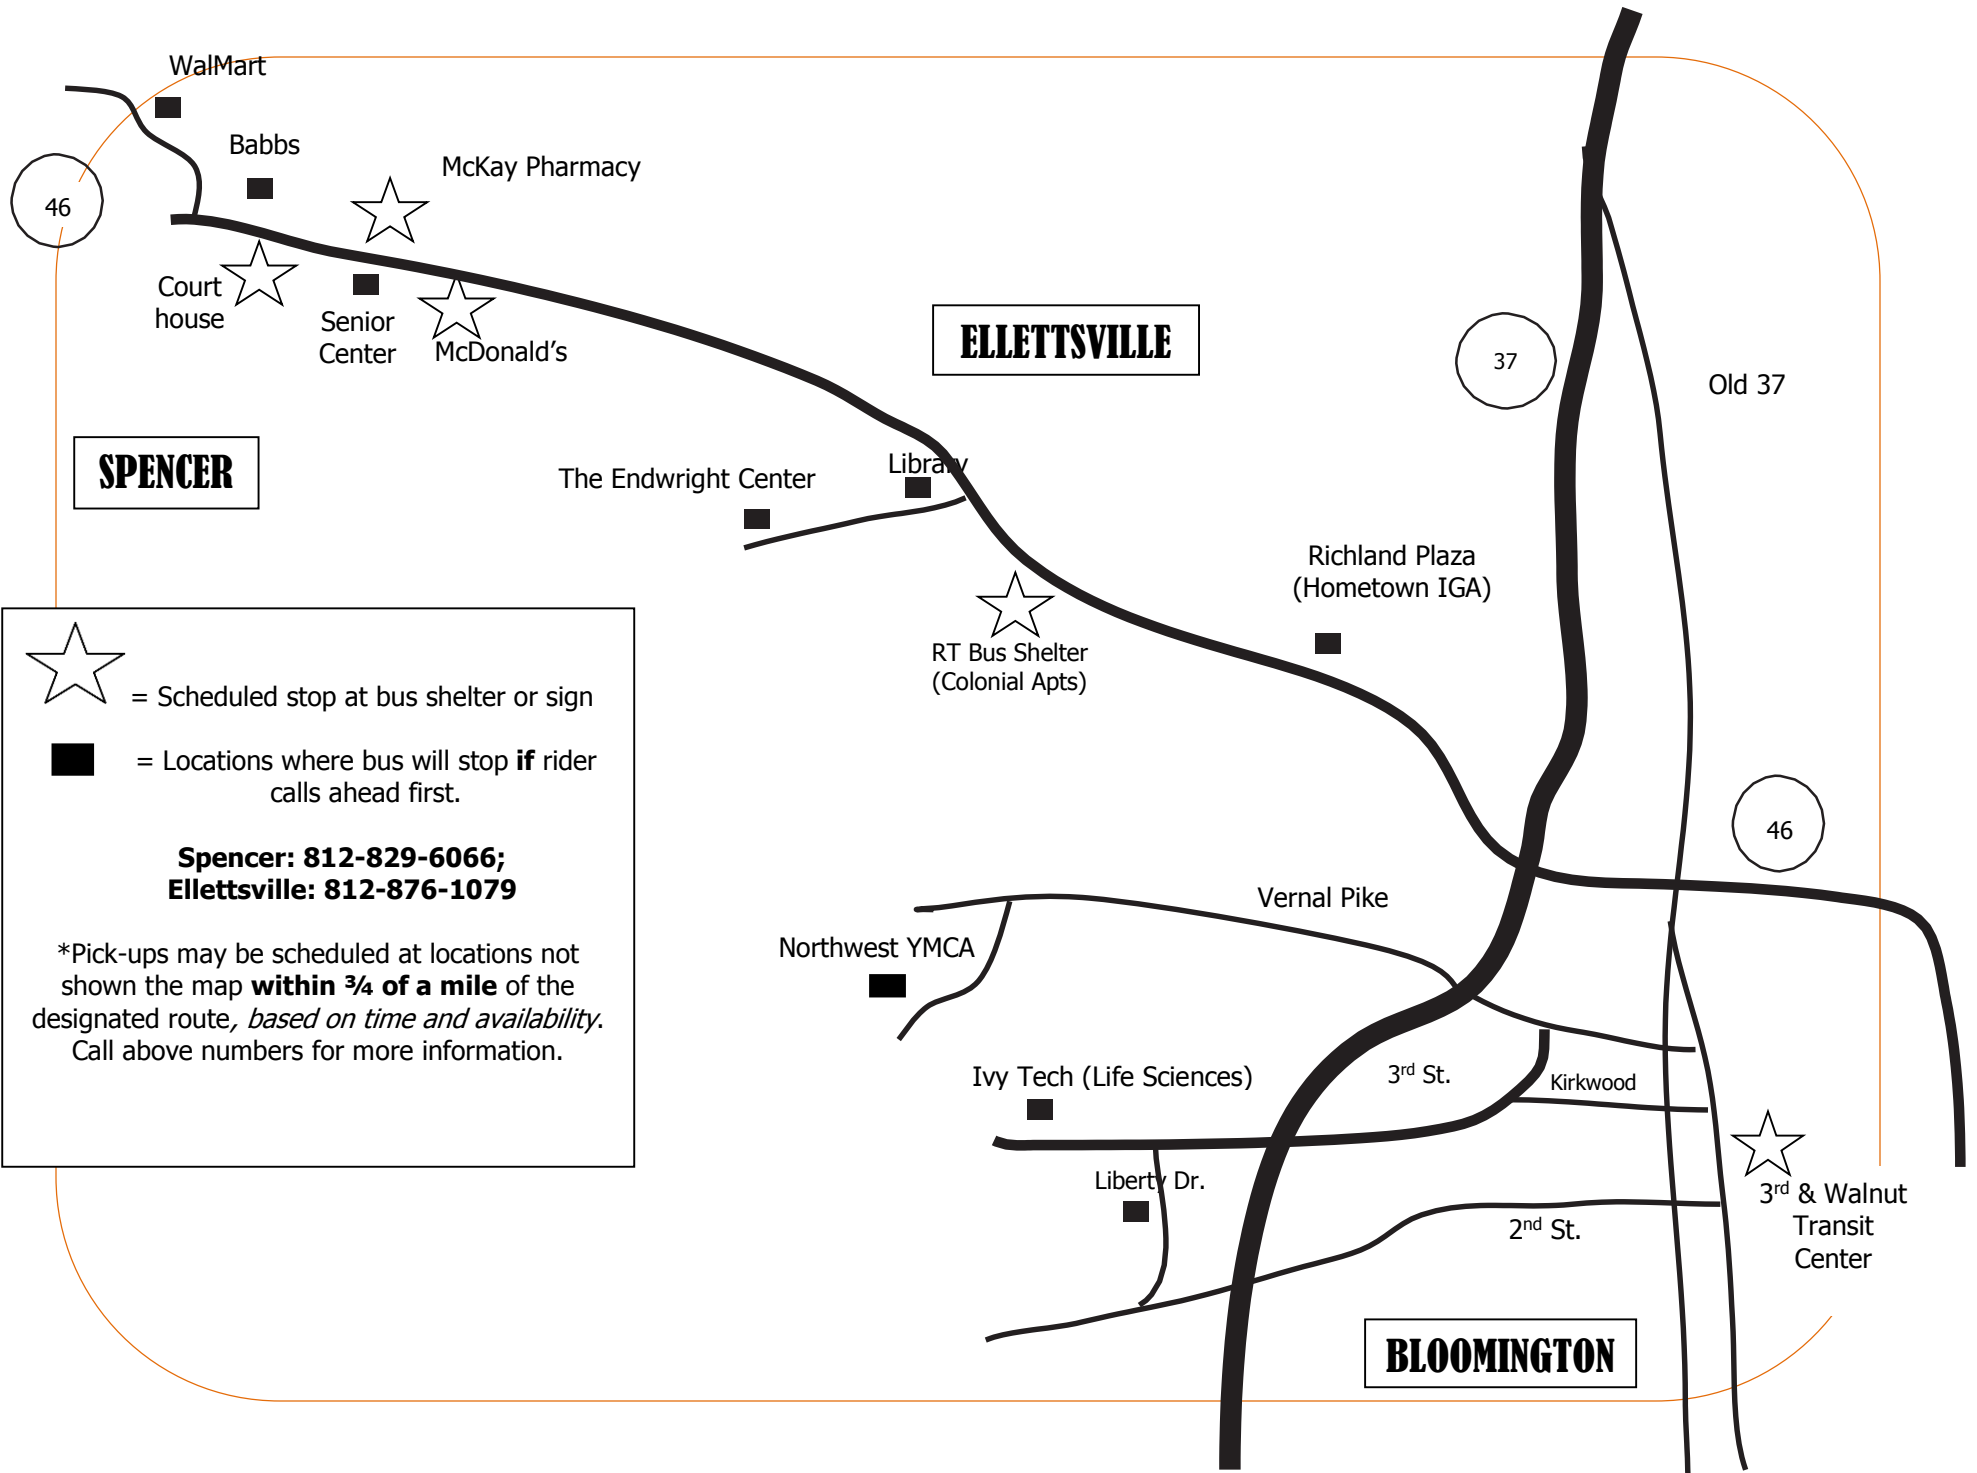

### WESTBOUND

Bloomington	Ellettsville	Spencer
9:15 AM	9:45 AM	10:00 AM
12:15 PM	12:45 PM	1:00 PM
1:30 PM	1:45 PM	2:15 PM
2:45 PM		
5:35 PM	6:00 PM	6:30 PM

\*Times listed above are approximate *departures*, please arrive **10-15 min. before listed times.**

\*Times may vary due to traffic or weather conditions, please plan accordingly.

**Call for information on our  
Door to Door service!  
1-800-844-1010**

# Express Route Map & Schedule

**Operating  
Monday through Friday,  
6 AM to 7PM**

**ANY ONE CAN RIDE!**

**1-800-844-1010**

= Scheduled stop at bus shelter or sign

= Locations where bus will stop **if** rider calls ahead first.

**Spencer: 812-829-6066;**  
**Ellettsville: 812-876-1079**

\*Pick-ups may be scheduled at locations not shown the map **within 3/4 of a mile** of the designated route, *based on time and availability*. Call above numbers for more information.